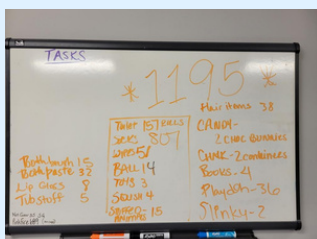

Cottleville Weldon Springs Chamber chose Alleluia Baskets for their quarterly giveback. They set a goal of 500 items and exceeded. There were 1,119 items collected just in time to place in the Easter baskets. Great support from an incredible Chamber of Commerce.